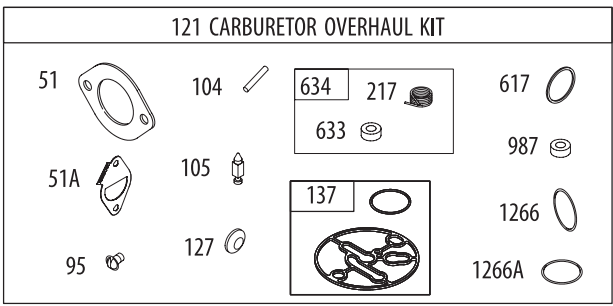

Briggs & Stratton Engine Model 215802

Briggs & Stratton Engine Model 215802

Briggs & Stratton Engine Model 215802

1036 EMISSIONS LABEL

Briggs & Stratton Engine Model 215802

Ref.	Part No.	Description
1	BS-697377	Cylinder Assembly
2	BS-399265	Kit-Bushing/Seal (Magneto Side)
3	BS-391086s	Seal-Oil (Magneto Side)
4	BS-697106	Sump-Engine
5	BS-796183	Head-Cylinder
7	BS-273280s	Gasket-Cylinder Head
9	BS-697109	Gasket-Breather
10	BS-697157	Screw (Breather Assembly)
11	BS-794683	Tube-Breather
12	BS-697110	Gasket-Crankcase
13	BS-690360	Screw (Cylinder Head)
15	BS-690946	Plug-Oil Drain
16	BS-796146	Crankshaft
20	BS-795387	Seal-Oil (PTO Side)
22	BS-692125	Screw (Crankcase Cover/Sump)
23	BS-695774	Flywheel
24	BS-222698s	Key-Flywheel
25	BS-797009	Piston Assembly (Standard)
—	BS-797010	Piston Assembly (.020" Oversize)
26	BS-797011	Ring Set (Standard)
—	BS-797012	Ring Set (.020" Oversize)
27	BS-698469	Lock-Piston Pin
28	BS-797013	Pin-Piston
29	BS-791633	Rod-Connecting
32	BS-791118	Screw (Connecting Rod)
33	BS-791934	Valve-Exhaust
34	BS-791935	Valve-Intake
35	BS-691279	Spring-Valve (Intake)
36	BS-691279	Spring-Valve (Exhaust)
37	BS-697352	Guard-Flywheel
37A	BS-697626	Guard-Flywheel
40	BS-690964	Retainer-Valve
42	BS-499586	Keeper-Valve
43	BS-691968	Slinger-Governor/Oil
45	BS-690564	Tappet-Valve
46	BS-793880	Camshaft
48	BS-697740	Short Block
50	BS-796188	Manifold-Intake
51	BS-692137	Gasket-Intake
51A	BS-794312	Gasket-Intake
53	BS-690227	Stud (Carburetor)
54	BS-691148	Screw (Intake Manifold)